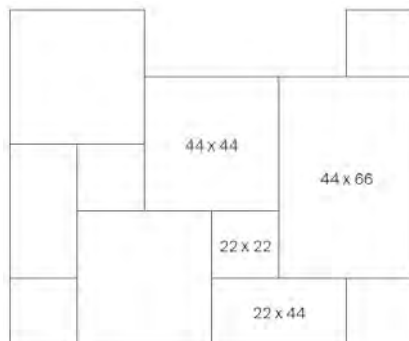

Dartmoor

Grey
TEDAR6GY
Modular Box

Graphite
TEDAR6GP
Modular Box

Beige
TEDAR4BE
Modular Box

Each box contains:
220 x 220mm x2 pieces
220 x 440mm x1 piece
440 x 440mm x2 pieces
440 x 660mm x1 piece

Sold in full boxes only.
Each box covers approx.
0.87 sq.m.