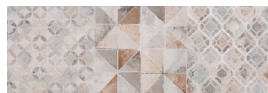

Taupe Textured Decor
TG75TAD
600 x 200mm

Gris Textured Decor
TG77GRD
600 x 200mm

Antracite Textured Decor
TG79AND
600 x 200mm

Blanc Self Coloured Decor*
TG92BD
600 x 200mm

Creme Self Coloured Decor*
TG95GD
600 x 200mm

Mixed Patterned Decor
TG85MPD
600 x 200mm

*Special order only

Please Note: All tiles are subject to shade variations, please check that you have an acceptable blend before installation.
Colours are reproduced as accurately as the printing process allows.